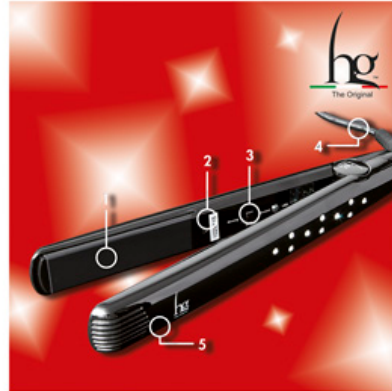

Hair Straighteners - HG

ADAMANTIUM TWIN POWER

plate with ceramic plates and tourmaline crystals

hg HAIR GODDESS

✉ bbazar@globelife.com
☎ +39 0331 1706328

ADAMANTIUM TWIN POWER

plate with ceramic plates and tourmaline crystals

- Features:
- 1 ceramic plates and tourmaline crystals ;
 - 2 dual Power 110-220 V;
 - 3 double power 210 ° - 230 ° C;
 - 4 power 150 W • 3 m cable ;
 - 5 ready to use in 30 seconds.